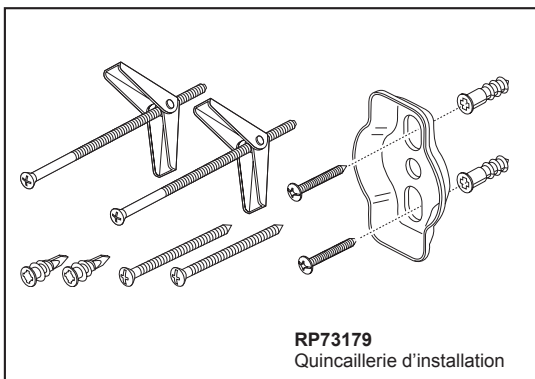

ACCESSOIRES

- Collection Invari^{MD}
- Crochet pour peignoir

SPÉCIFICATIONS STANDARDS :

- Il est préférable de placer de blocage en bois derrière toutes les surfaces murales. Si le blocage en bois n'est pas disponible, essayez de trouver un montant en bois pour fixer cet accessoire.
- Quincaillerie et gabarit d'installation inclus avec le produit.
- Remarque : Les ancrages en plastique, les vis, les boulons à bascule et les supports de montage sont inclus avec la quincaillerie d'installation.
- Construction entièrement métallique

GARANTIE

- Pièces et finition – Garantie à vie limitée; ou pour les clients commerciaux, 10 ans pour les résidences multifamiliales (appartements et condominiums) et 5 ans pour tout autre usage commercial, dans tous les cas à compter de la date de réception du produit par l'acheteur initial ou son représentant autorisé (installateur, etc.).
- Veuillez consulter fr.brizofaucet.ca pour tous les détails de notre garantie limitée.

▲ Désigner le suffixe de finition approprié