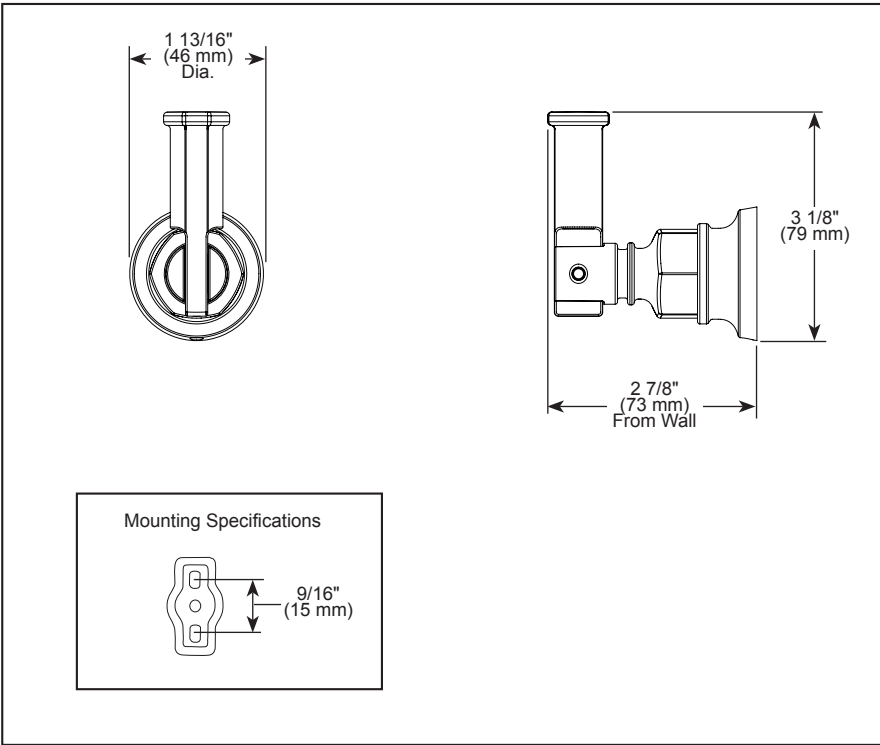

BRIZO®

ACCESSORIES

- Invari® Collection
- Single Robe Hook

STANDARD SPECIFICATIONS:

- Wood blocking is preferable behind all wall surfaces. If wood blocking is not available, try finding a wood stud to anchor this accessory.
- Mounting hardware and mounting instructions included with product.
- Note: Plastic anchors, screw, toggle bolts, and mounting brackets are included with the mounting hardware.
- All metal construction

WARRANTY

- Parts and Finish – Lifetime limited warranty; or for commercial purchasers, 10 years for multi-family residential (apartments and condominiums) and 5 years for all other commercial uses, in each case from the date the product is received by the original purchaser or their authorized representative (installation contractor, etc.).
- Please go to www.brizo.com for the complete details of our limited warranty.

▲ Designate proper finish suffix

Brizo Kitchen & Bath Company reserves the right (1) to make changes in specifications and materials, and (2) to change or discontinue models, both without notice or obligation. Dimensions are for reference only. See current full-line price book or www.brizo.com for finish options and product availability.

Brizo Kitchen & Bath Company

55 E. 111th Street, Carmel, Indiana 46280
350 South Edgeware Road, St. Thomas, ON N5P 4L1
© 2026 Brizo Kitchen & Bath Company