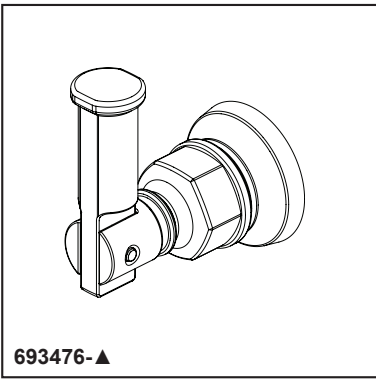

BRIZO®

ACCESSORIES

- Invari® Collection
- Single Robe Hook

STANDARD SPECIFICATIONS:

- Wood blocking is preferable behind all wall surfaces. If wood blocking is not available, try finding a wood stud to anchor this accessory.
- Mounting hardware and mounting instructions included with product.
- Note: Plastic anchors, screw, toggle bolts, and mounting brackets are included with the mounting hardware.
- All metal construction

WARRANTY

- Parts and Finish – Lifetime limited warranty; or for commercial purchasers, 10 years for multi-family residential (apartments and condominiums) and 5 years for all other commercial uses, in each case from the date the product is received by the original purchaser or their authorized representative (installation contractor, etc.).
- Please go to www.brizo.com for the complete details of our limited warranty.

▲ Designate proper finish suffix

Brizo Kitchen & Bath Company reserves the right (1) to make changes in specifications and materials, and (2) to change or discontinue models, both without notice or obligation. Dimensions are for reference only. See current full-line price book or www.brizo.com for finish options and product availability.

Brizo Kitchen & Bath Company

55 E. 111th Street, Carmel, Indiana 46280
350 South Edgeware Road, St. Thomas, ON N5P 4L1
© 2026 Brizo Kitchen & Bath Company