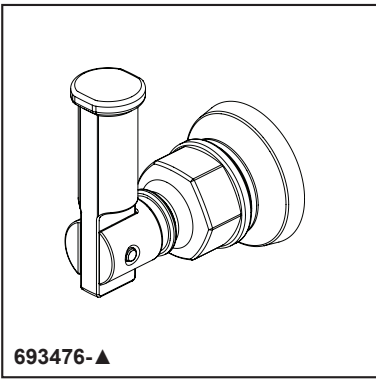

ACCESSOIRES

- Collection Invari^{MD}
- Crochet pour peignoir

SPÉCIFICATIONS STANDARDS :

- Il est préférable de placer de blocage en bois derrière toutes les surfaces murales. Si le blocage en bois n'est pas disponible, essayez de trouver un montant en bois pour fixer cet accessoire.
- Quincaillerie et gabarit d'installation inclus avec le produit.
- Remarque : Les ancrages en plastique, les vis, les boulons à bascule et les supports de montage sont inclus avec la quincaillerie d'installation.
- Construction entièrement métallique

GARANTIE

- Pièces et finition – Garantie à vie limitée; ou pour les clients commerciaux, 10 ans pour les résidences multifamiliales (appartements et condominiums) et 5 ans pour tout autre usage commercial, dans tous les cas à compter de la date de réception du produit par l'acheteur initial ou son représentant autorisé (installateur, etc.).
- Veuillez consulter fr.brizofaucet.ca pour tous les détails de notre garantie limitée.

▲ Désigner le suffixe de finition approprié