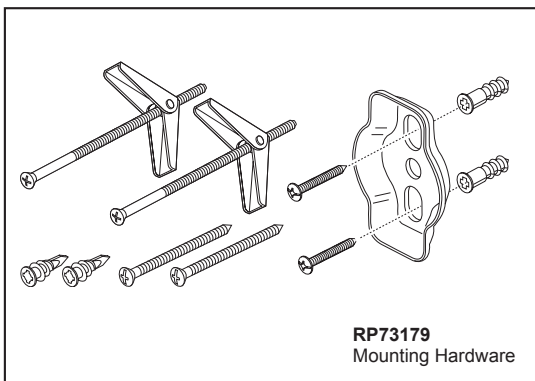

BRIZO®

ACCESSORIES

- Invari® Collection
- Single Robe Hook

STANDARD SPECIFICATIONS:

- Wood blocking is preferable behind all wall surfaces. If wood blocking is not available, try finding a wood stud to anchor this accessory.
- Mounting hardware and mounting instructions included with product.
- Note: Plastic anchors, screw, toggle bolts, and mounting brackets are included with the mounting hardware.
- All metal construction

WARRANTY

- Parts and Finish – Lifetime limited warranty; or for commercial purchasers, 10 years for multi-family residential (apartments and condominiums) and 5 years for all other commercial uses, in each case from the date the product is received by the original purchaser or their authorized representative (installation contractor, etc.).
- Please go to www.brizo.com for the complete details of our limited warranty.

▲ Designate proper finish suffix

Brizo Kitchen & Bath Company reserves the right (1) to make changes in specifications and materials, and (2) to change or discontinue models, both without notice or obligation. Dimensions are for reference only. See current full-line price book or www.brizo.com for finish options and product availability.

Brizo Kitchen & Bath Company

55 E. 111th Street, Carmel, Indiana 46280
350 South Edgeware Road, St. Thomas, ON N5P 4L1
© 2026 Brizo Kitchen & Bath Company